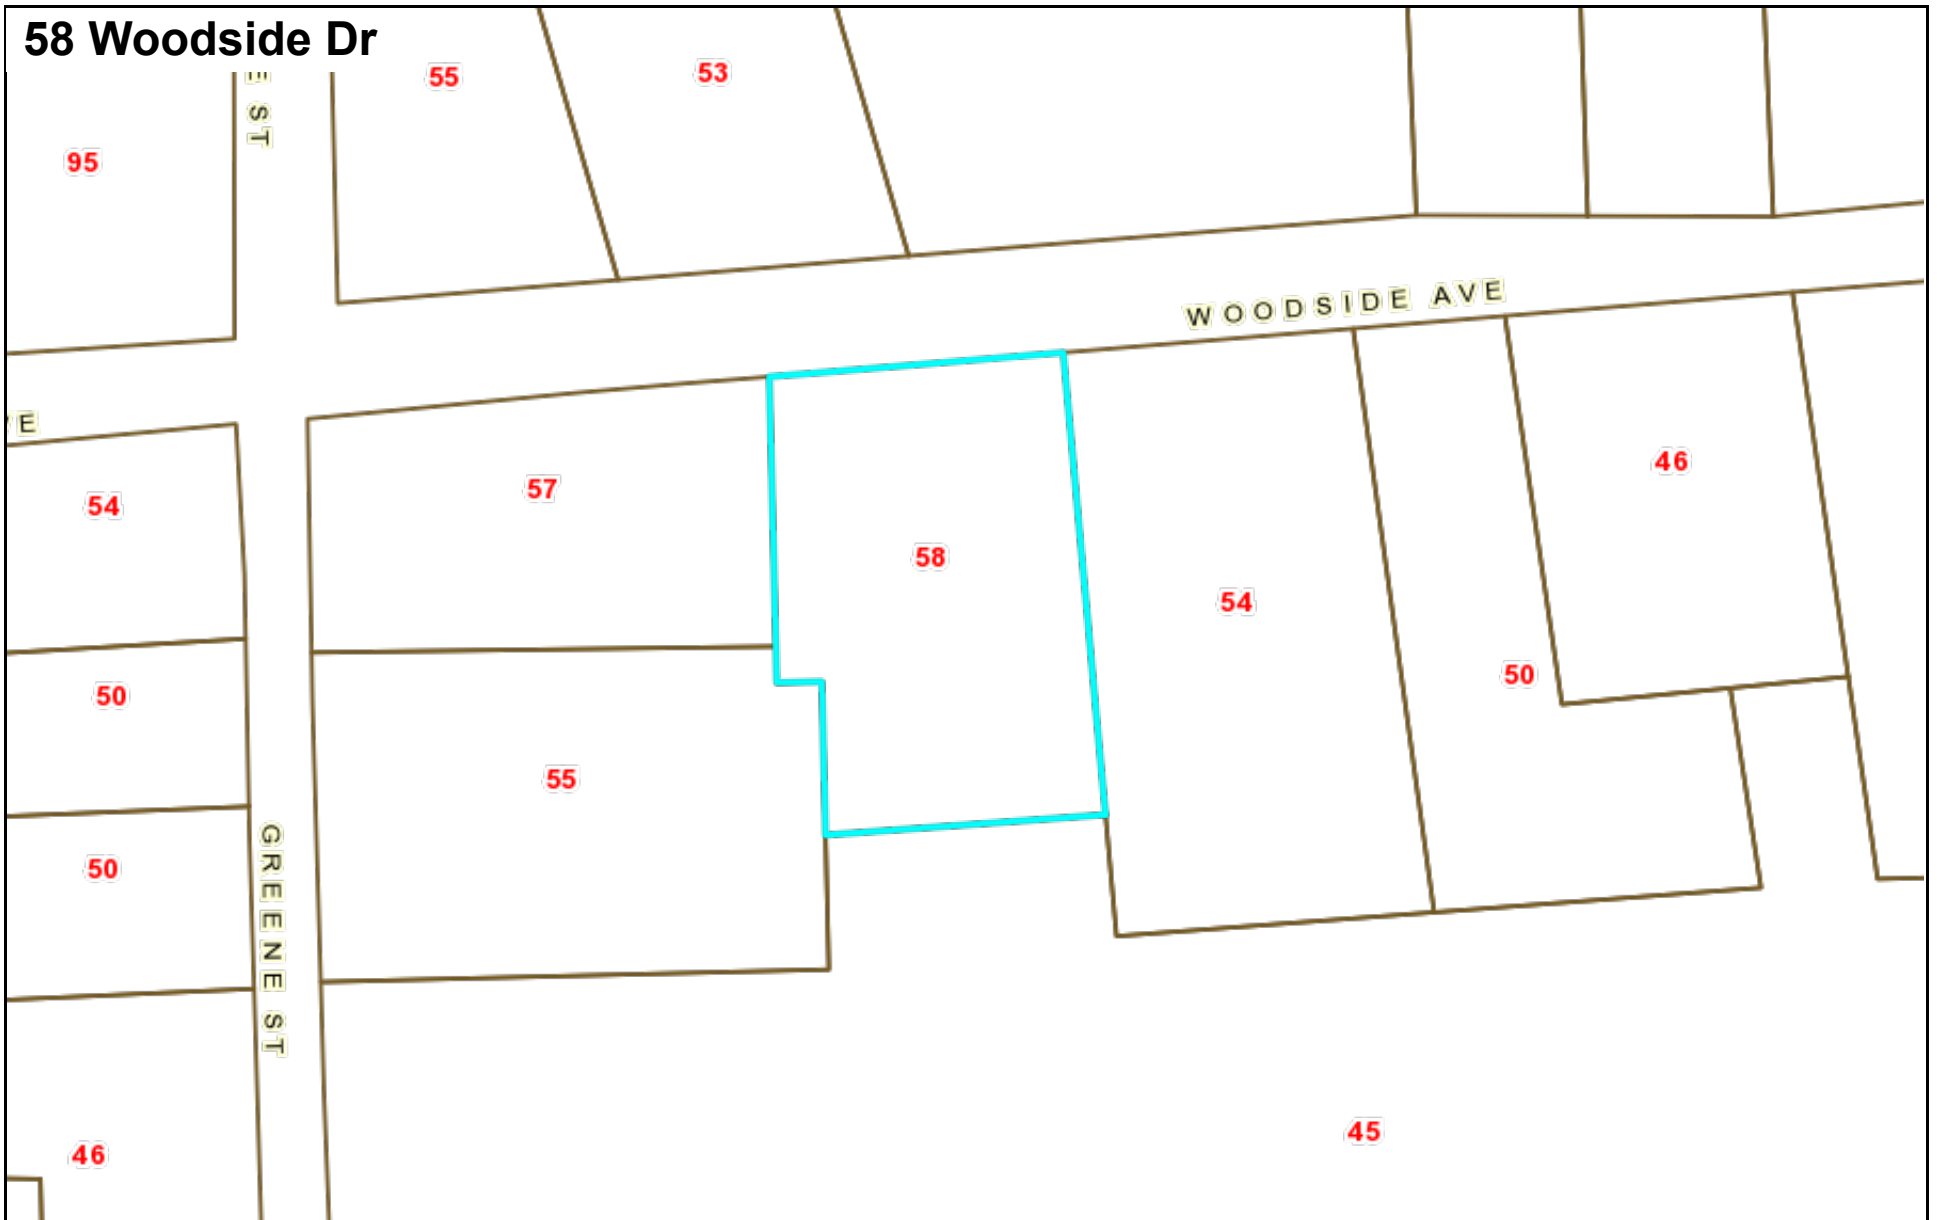

58 Woodside Dr

Town of West Warwick, Rhode Island

Selected Parcel: 58 WOODSIDE AVENUE ID: 4-518

Printed 10/5/2017 from <http://www.mainstreetmaps.com/ri/westwarwick/public.asp>